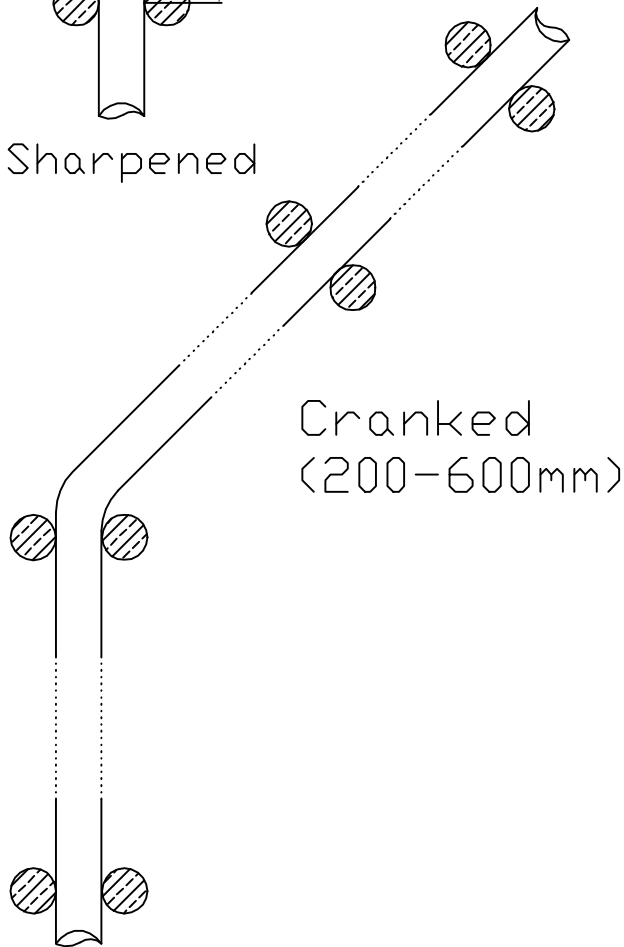

DUO PANEL
SECURITY
OPTIONS

© Zaun Limited 2004

Standard

Flush

Sharpened

Extended,
Inclined,
Sharpened

Cranked
(200-600mm)

Customer www.zaun.co.uk		Drawing No.	
Project / Site Duo Panel Security Options		Revision : 0RG	
	Zaun Limited Windsor Industrial Estate Rupert Street Birmingham B7 4PR		Date 9/6/04
	Tel : 0121 248 0777 Fax : 0121 248 0778		Drawn By PP
		Finish	