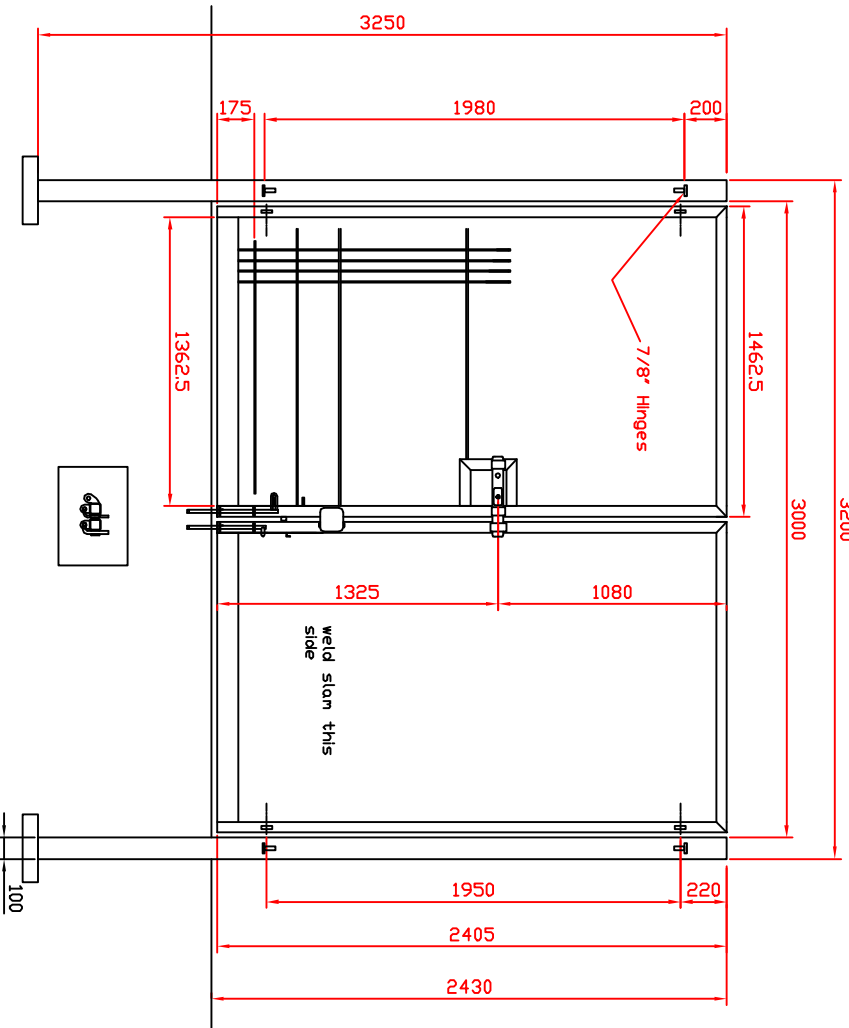

PLAN ELEVATION

SIDE ELEVATION

ENLARGED VIEW ON
DROP BOLT ASSY

DOUBLE LEAF GATE - 243M HIGH X 3.0M WIDE

©Zoun Limited 2004

Customer	www.zoun.co.uk		Drawing No
Project / Site	Double Leaf Gate, 2.4m high x 3m wide		Revision : ORG
Date	9/6/04	Drawn By	PP
Finish			
Zoun Limited Woodse Industrial Estate Birmingham B7 4FR Tel : 0121 248 0772 Fax : 0121 248 0778			