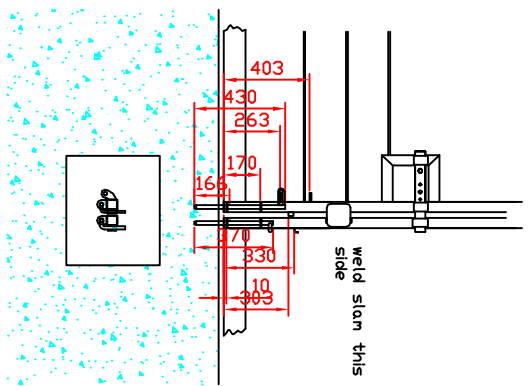

PLAN ELEVATION

SIDE ELEVATION

ENLARGED VIEW ON
DROP BOLT ASSY

DOUBLE LEAF GATE - 243M HIGH X 3.0M WIDE

©Zoun Limited 2004

Customer	www.zoun.co.uk		Drawing No
Project / Site	Double Leaf Gate, 2.4m high x 3m wide		Revision : ORG
Date	9/6/04	Drawn By	PP
Finish			
Zoun Limited Woodse Industrial Estate Birmingham B7 4FR Tel : 0121 248 0772 Fax : 0121 248 0778			