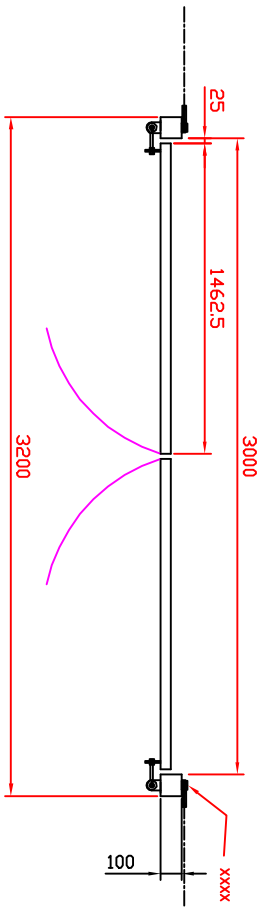

PLAN ELEVATION

SIDE ELEVATION

ENLARGED VIEW ON
DROP BOLT ASSY

DOUBLE LEAF GATE - 243M HIGH X 3.0M WIDE

©Zoun Limited 2004

Customer	www.zoun.co.uk		Drawing No
Project / Site	Double Leaf Gate, 2.4m high x 3m wide		Revision : ORG
Date	9/6/04	Drawn By	PP
Finish			
Zoun Limited Woodse Industrial Estate Birmingham B7 4FR Tel : 0121 248 0772 Fax : 0121 248 0778			